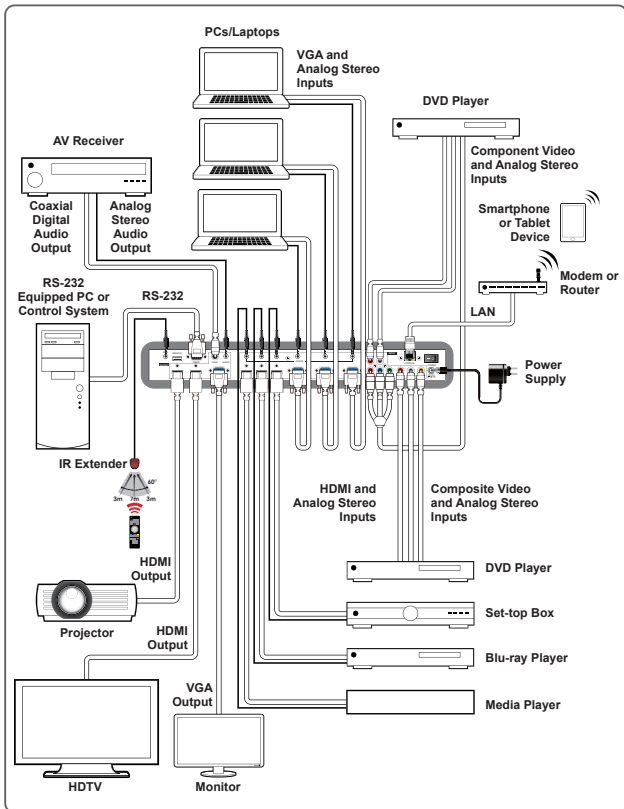

## Multiple Inputs to HDMI/VGA Scaler

This Multi Inputs Scaler has Composite Video, Component Video, PC (VGA), and HDMI inputs. It can switch and scale the signal to HDMI or VGA with audio outputs. It supports HDMI output resolutions up to 1080p/WUXGA with Analog Digital Conversion (ADC) and Digital Analog Conversion (DAC), allowing multi-format inputs to be displayed on an HDMI or VGA monitor. In addition, the On-Screen Display (OSD), IR remote, RS-232, IP (Telnet/WebGUI) and on-panel controls make this product very versatile as it can be used in various scenarios.

### DIAGRAM

#### Interfaces

<b>Input Port</b>	3×HDMI 3×VGA (15-pin D-sub) 1×Component Video (COMP) 1×Composite Video (CV) 6×Stereo Audio (3.5mm) 4×RCA Stereo Audio
-------------------	--

<b>Output Port</b>	2×HDMI 1×VGA (15-pin D-sub) 1×Coaxial Audio 1×Stereo Audio (3.5mm)
--------------------	---